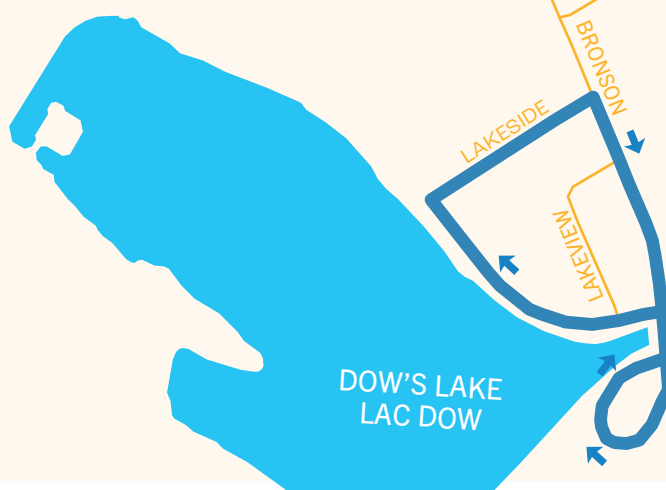

WELLINGTON

START

FINISH

LAURIER AVE W

SANDY HILL

OTTAWA 10K

OTTO'S OTTAWA

SUBARU

CENTRETOWN

LANDMARKS ON ROUTE

SHARE THE FLAME MONUMENT

ABERDEEN PAVILION

PARLIAMENT HILL

WAR MEMORIAL

ROGERS CENTRE

MUSEUM OF NATURE

GLEBE

DOW'S LAKE
LAC DOW

BRONSON

LAKESIDE

LAKEVIEW

QUEEN ELIZABETH

COLONEL BY

FIFTH

PONTIAC PRETORIA BRIDGE

MAIN

CANAL RIDEAU CANAL

QUEEN ELIZABETH

ELGIN

ELGIN