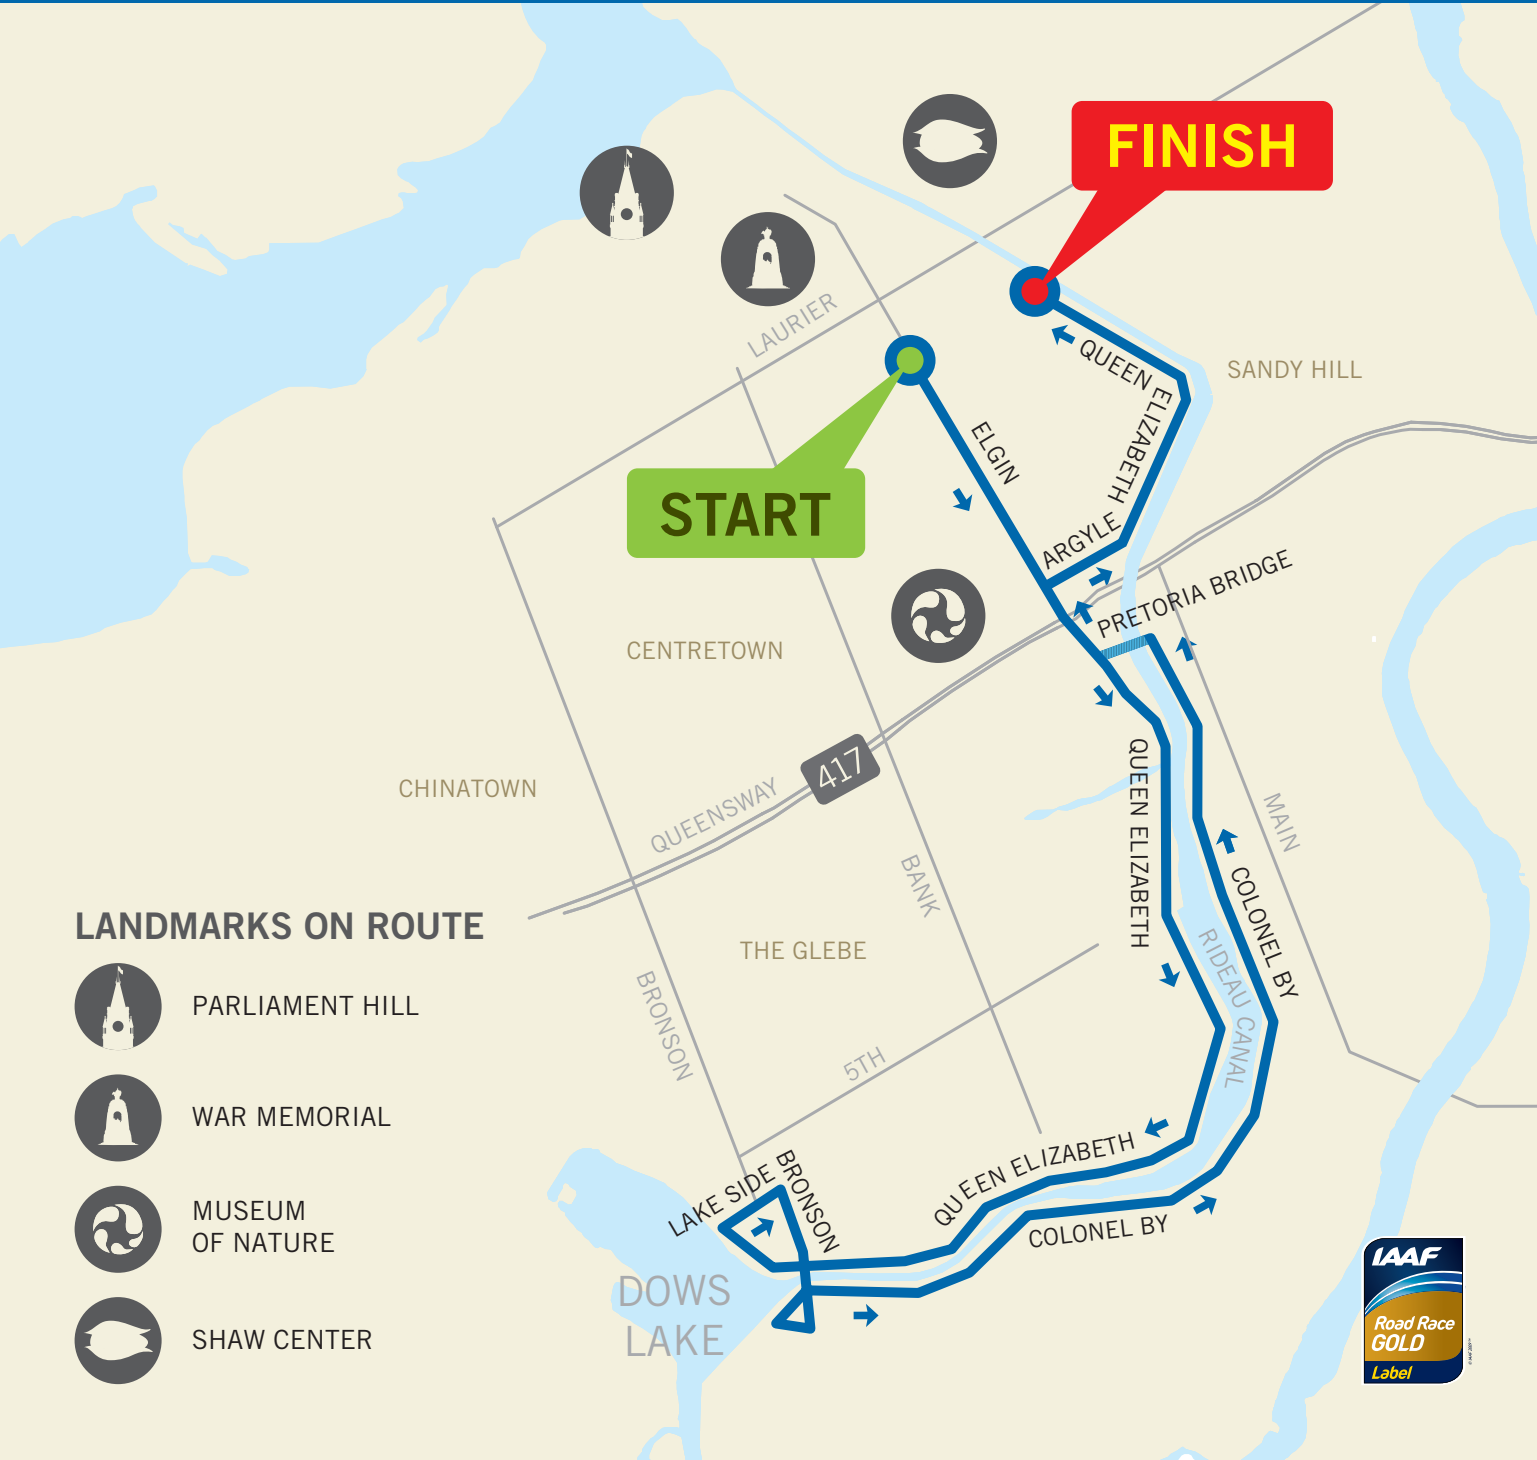

10K

START

FINISH

LANDMARKS ON ROUTE

-  PARLIAMENT HILL
-  WAR MEMORIAL
-  MUSEUM OF NATURE
-  SHAW CENTER