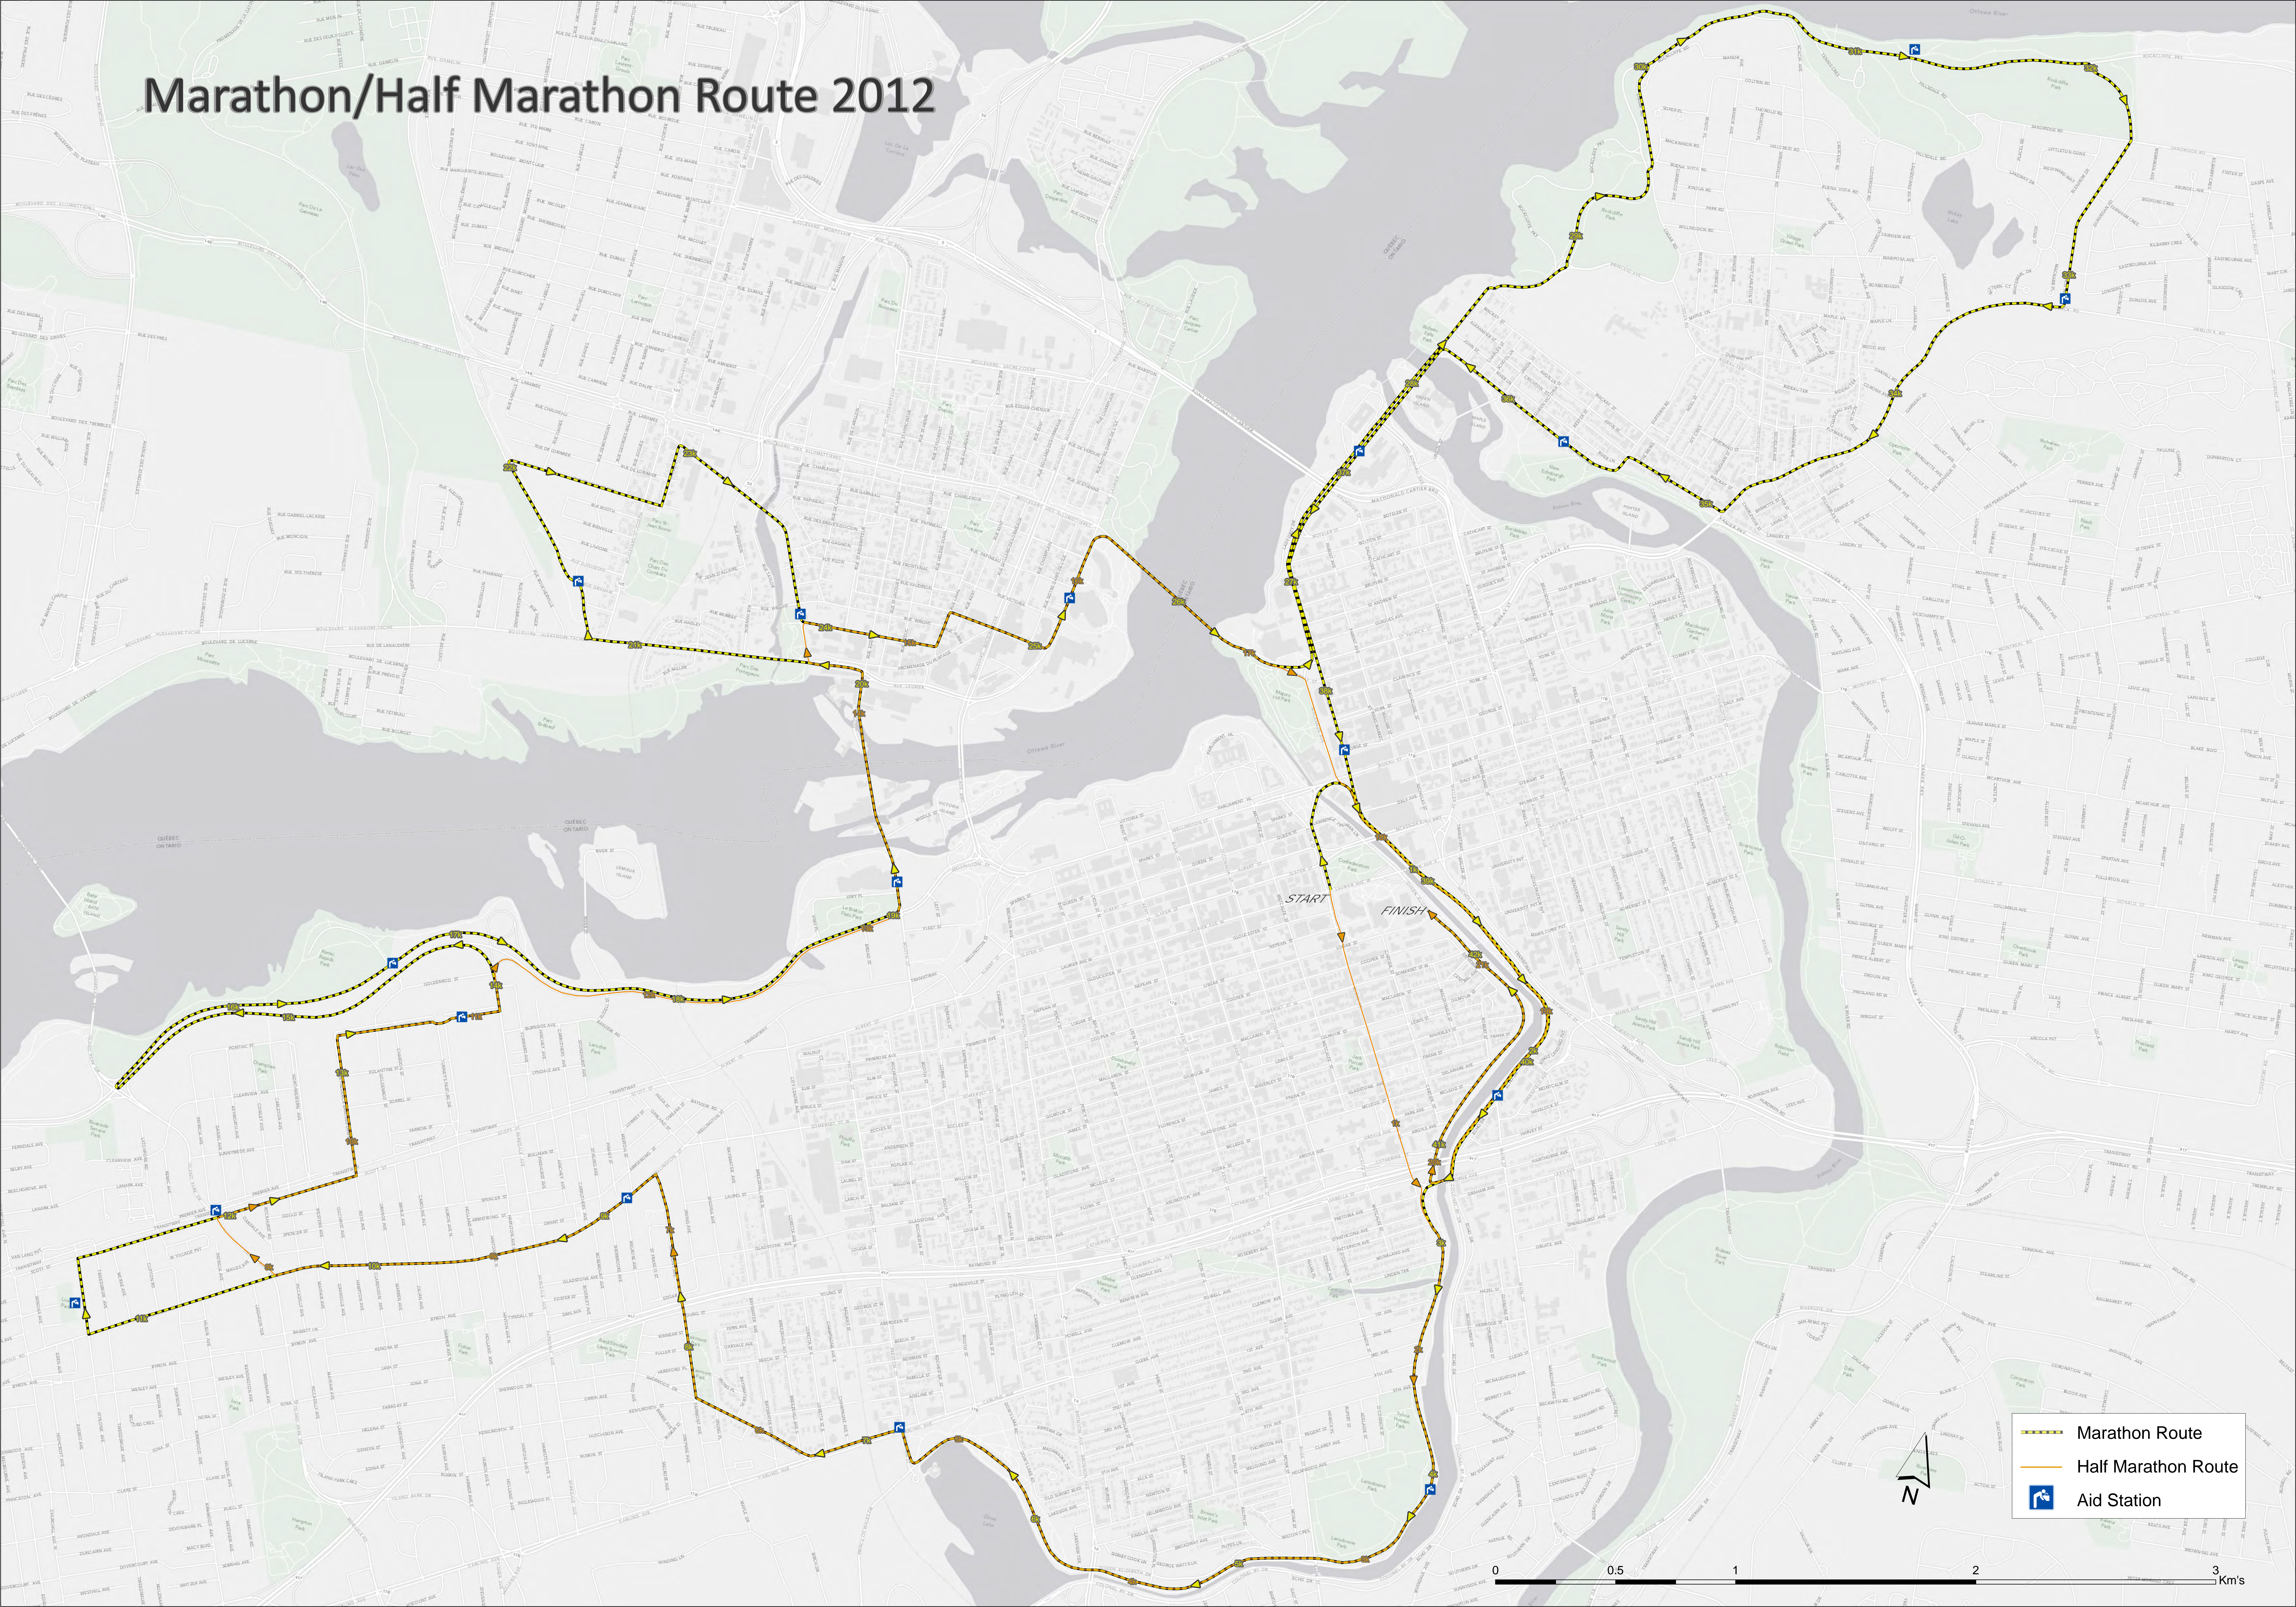

Marathon/Half Marathon Route 2012

-  Marathon Route
-  Half Marathon Route
-  Aid Station

0 0.5 1 2 3 Km's